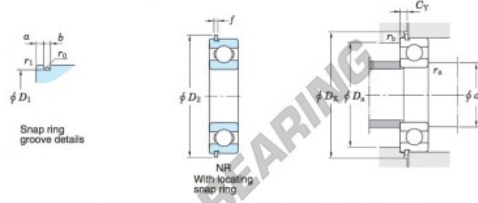

## Deep groove ball bearing single row 60-22-NR-JTEKT - 60-22-NR-JTEKT

<https://www.123bearing.co.uk/bearing-housing/deep-groove-bearing/single-row/60-22-nr-jtekt>

### Single-row deep groove ball bearings — Koyo snap ring groove type locating snap ring type

Boundary dimensions (mm)				Basic load ratings (kN)			Factor		Limiting speeds (min <sup>-1</sup> )		Bearing No.		
d	D	B	r	C	C <sub>10r</sub>	f <sub>0</sub>	Grease lub.	Oil lub.	With snap ring groove	With locating snap ring	D <sub>1</sub> max.		
22	44	12	0.6	9.40	5.15	14.1	17 000	20 000			41.75	<b>60/22NR</b>	

Dimensions of snap ring groove (mm)			Dimensions of locating snap ring (mm)		Mounting dimensions (mm)						(Refer.)	(Refer.)	
a	b	r <sub>0</sub>	D <sub>2</sub>	f	d <sub>4a</sub>	D <sub>4a</sub>	D <sub>4c</sub>	C <sub>γ</sub>	r <sub>4a</sub>	r <sub>4b</sub>	r <sub>4c</sub>	Mass (kg)	Bearing No.
max.	±0.15	max.	max.	±0.05	min.	max.	min.	max.	max.	max.	max.	0.073	<b>60/22N</b>
2.06	1.5	0.4	48.3	1.07	26	40	49	2.92	0.6	0.5			

## PRODUCT FEATURES

Brand	JTEKT
N° Ean13	3663952484730
Inside diameter	22 mm
Outside diameter	48.3 mm
Thickness	12 mm
Weight	73 g
Packaging	1

[contact@123bearing.co.uk](mailto:contact@123bearing.co.uk)

02038 087 274