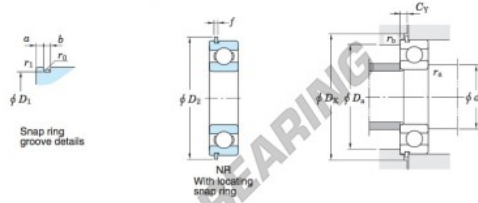

Deep groove ball bearing single row 6202-NR-JTEKT - 6202-NR-JTEKT

<https://www.123bearing.co.uk/bearing-housing/deep-groove-bearing/single-row/6202-nr-jtekt>

Single-row deep groove ball bearings ————— Koyo snap ring groove type locating snap ring type

Boundary dimensions (mm)				Basic load ratings (kN)			Factor		Limiting speeds (min ⁻¹)		Bearing No.		
d	D	B	r ₁	C ₁₀	C ₉₀	f ₀	Grease lub.	Oil lub.	With snap ring groove	With locating snap ring	D ₁ max.		
15	35	11	0.6	7.65	3.75	13.2	20 000	24 000	6202NR		33.17		

Dimensions of snap ring groove (mm)			Dimensions of locating snap ring (mm)		Mounting dimensions (mm)							(Refer.) Mass (kg)	(Refer.) Bearing No.	
a	b	r ₀	D ₂	f	d _a	D _a	D _x	C _γ	r _a	r _b				
max.	±0.15	max.	max.	±0.05	min.	max.	max.	max.	max.	max.			0.045	6202N
2.06	1.5	0.4	39.7	1.07	19	31	40.5	2.92	0.6	0.5				