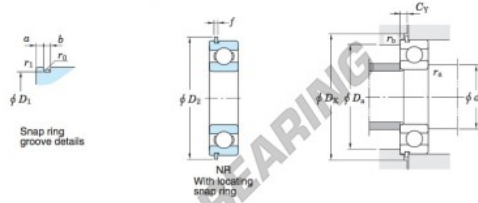

### Single-row deep groove ball bearings — Koyo snap ring groove type locating snap ring type

Boundary dimensions (mm)					Basic load ratings (kN)			Factor		Limiting speeds (min <sup>-1</sup> )		Bearing No.		
d	D	B	r	r <sub>1</sub>	C <sub>10</sub>	C <sub>90</sub>	f <sub>0</sub>	Grease lub.	Oil lub.	With snap ring groove	With locating snap ring	D <sub>1</sub> max.		
10	35	11	0.6	0.5	8.10	3.45	11.2	22 000	27 000	6300NR		33.17		

Dimensions of snap ring groove (mm)			Dimensions of locating snap ring (mm)		Mounting dimensions (mm)							(Refer.) Mass (kg)	(Refer.) Bearing No.	
a	b	r <sub>0</sub>	D <sub>2</sub>	f	d <sub>4</sub>	D <sub>4</sub>	D <sub>5</sub>	C <sub>Y</sub>	r <sub>6</sub>	r <sub>7</sub>	r <sub>8</sub>	r <sub>9</sub>	r <sub>10</sub>	6300N
max.	±0.15	max.	max.	±0.05	min.	max.	min.	max.	max.	max.	max.	max.	max.	0.053
2.06	1.5	0.4	39.7	1.07	14	31	40.5	2.92	0.6	0.5				