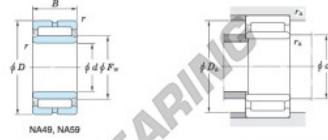

Roller bearing NA5920-JTEKT - NA5920-JTEKT

<https://www.123bearing.co.uk/bearing-housing/roller-bearing/roller/na5920-jtekt>

Machined ring needle roller bearings ————— **Koyo**
F_W 29 ~ 37 mm

With inner ring

Boundary dimensions (mm)					Basic load ratings (kN)		Limiting speeds¹⁾ (min⁻¹)		Bearing No.	
F_w	d	D	B	B_r	C_r	C_{10r}	Oil lub.		Without inner ring	
115	100	140	54	—	189.0	418.0	4 000	—	—	
					Mounting dimensions (mm)		(Refer.) Mass (kg)		(Refer.) Applicable inner ring No.	
					With inner ring	d_{1a}	D_{1a}	r_a	Without inner ring	With inner ring
					max.	max.	max.	max.	1.49	2.53
					106.5	133.5	1	1.49	2.53	IRM1001554

PRODUCT FEATURES

Brand	JTEKT
N° Ean13	3663952484242
Inside diameter	100 mm
Outside diameter	140 mm
Thickness	54 mm
Weight	2530 g
Packaging	1

contact@123bearing.co.uk

02038 087 274

CRT4 de Lesquin 60 Rue Du Haut De Sainghin 59273 Fretin FRANCE