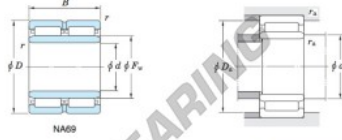

Roller bearing NA6917-JTEKT - NA6917-JTEKT

<https://www.123bearing.co.uk/bearing-housing/roller-bearing/roller/na6917-jtekt>

Machined ring needle roller bearings ————— **Koyo**
F_W 29 – 37 mm

With inner ring

Boundary dimensions (mm)				Basic load ratings (kN)		Limiting speeds¹⁾ (min⁻¹)		Bearing No.	
F_w	d	D	B	C_r	C_{0r}	Oil lub.	Without inner ring		
100	85	120	63	165.0	390.0	4 600	—		
Mounting dimensions (mm)				(Refer.) Mass (kg)		(Refer.) Applicable inner ring No.			
With inner ring				Without inner ring	With inner ring				
NA6917				91.5	113.5	1	1.17	2.29	IRM5510063

PRODUCT FEATURES

Brand	JTEKT
N° Ean13	3663952484082
Inside diameter	85 mm
Outside diameter	120 mm
Thickness	63 mm
Weight	2290 g
Packaging	1

contact@123bearing.co.uk

02038 087 274

CRT4 de Lesquin 60 Rue Du Haut De Sainghin 59273 Fretin FRANCE