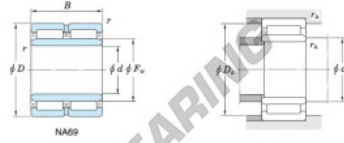

Roller bearing NA6916-JTEKT - NA6916-JTEKT

<https://www.123bearing.co.uk/bearing-housing/roller-bearing/roller/na6916-jtekt>

Machined ring needle roller bearings ————— **Koyo**
F_W 29 – 37 mm

With inner ring

Boundary dimensions (mm)				Basic load ratings (kN)		Limiting speeds¹⁾ (min⁻¹)		Bearing No.
F_w	d	D	B	C_r	C₁₀	Oil lub.	Without inner ring	
90	80	110	54	140.0	304.0	5 100	—	
Mounting dimensions (mm)				Weight (kg)		Applicable inner ring No.		
With inner ring				Without inner ring	With inner ring			
NA6916				0.916	1.46	IRM809054		

PRODUCT FEATURES

Brand	JTEKT
N° Ean13	3663952484013
Inside diameter	80 mm
Outside diameter	110 mm
Thickness	54 mm
Weight	1460 g
Packaging	1

contact@123bearing.co.uk

02038 087 274

CRT4 de Lesquin 60 Rue Du Haut De Sainghin 59273 Fretin FRANCE