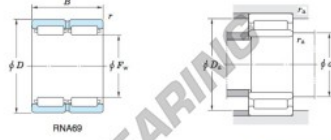

Roller bearing RNA6915-JTEKT - RNA6915-JTEKT

<https://www.123bearing.co.uk/bearing-housing/roller-bearing/roller/rna6915-jtekt>

Machined ring needle roller bearings ————— **Koyo**
P_W 29 ~ 37 mm

Without inner ring

Boundary dimensions (mm)				Basic load ratings (kN)		Limiting speeds¹⁾ (min⁻¹)		Bearing No.
P_w	d	D	B	C_r	C_{0r}	Oil lub.	Without inner ring	
85	75	105	54	135.0	283.0	5 400	RNA6915	
Mounting dimensions (mm)				Weight (kg)		Applicable inner ring No.		
With inner ring				Without inner ring	With inner ring			
	d₁	D₁	r₁	0.866	1.44	IRM758554		
	max.	max.	max.					

PRODUCT FEATURES

Brand	JTEKT
N° Ean13	3663952483948
Inside diameter	85 mm
Outside diameter	105 mm
Thickness	54 mm
Weight	866 g
Packaging	1

contact@123bearing.co.uk

02038 087 274

CRT4 de Lesquin 60 Rue Du Haut De Sainghin 59273 Fretin FRANCE