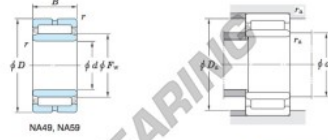

Roller bearing NA5915-JTEKT - NA5915-JTEKT

<https://www.123bearing.co.uk/bearing-housing/roller-bearing/roller/na5915-jtekt>

Machined ring needle roller bearings **Koyo**
F_W 29 – 37 mm

With inner ring

Boundary dimensions (mm)				Basic load ratings (kN)		Limiting speeds¹⁾ (min⁻¹)		Bearing No.	
F_w	d	D	B	C_r	C₁₀	Oil lub.	Without inner ring		
85	75	105	40	109.0	216.0	5 400	—		
Mounting dimensions (mm)				(Refer.) Mass (kg)		(Refer.) Applicable inner ring No.			
With inner ring				Without inner ring	With inner ring				
NA5915				80	100	1	0.644	1.03	IRM758540

PRODUCT FEATURES

Brand	JTEKT
N° Ean13	3663952483931
Inside diameter	75 mm
Outside diameter	105 mm
Thickness	40 mm
Weight	1030 g
Packaging	1

contact@123bearing.co.uk

02038 087 274

CRT4 de Lesquin 60 Rue Du Haut De Sainghin 59273 Fretin FRANCE