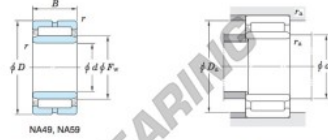

Roller bearing NA5912-JTEKT - NA5912-JTEKT

<https://www.123bearing.co.uk/bearing-housing/roller-bearing/roller/na5912-jtekt>

Machined ring needle roller bearings Koyo

F_w 29 ~ 37 mm

With inner ring

Boundary dimensions (mm)				Basic load ratings (kN)		Limiting speeds¹⁾ (min⁻¹)		Bearing No.	
F_w	d	D	B	C_r	C_{10}	Oil lub.	Without inner ring		
68	60	85	34	79.2	150.0	6 800	—		
Mounting dimensions (mm)				(Refer.) Mass (kg)		(Refer.) Applicable inner ring No.			
With inner ring				Without inner ring	With inner ring				
NA5912				65	80	1	0.380	0.587	IRM60834

PRODUCT FEATURES

Brand	JTEKT
N° Ean13	3663952483757
Inside diameter	60 mm
Outside diameter	85 mm
Thickness	34 mm
Weight	587 g
Packaging	1

contact@123bearing.co.uk

02038 087 274

CRT4 de Lesquin 60 Rue Du Haut De Sainghin 59273 Fretin FRANCE