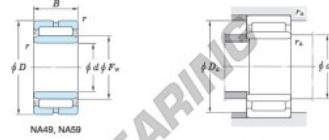

Roller bearing NA4912-JTEKT - NA4912-JTEKT

<https://www.123bearing.co.uk/bearing-housing/roller-bearing/roller/na4912-jtekt>

Machined ring needle roller bearings Koyo

F_w 29 – 37 mm

With inner ring

Boundary dimensions (mm)					Basic load ratings (kN)			Limiting speeds¹⁾ (min⁻¹)		Bearing No. Without inner ring
F_w	d	D	B	B_1	C_r	C_{10}	Oil lub.	Grease lub.		
68	60	85	25	1	45.8	93.3	8 900		—	
Mounting dimensions (mm)					Inner ring Mass (kg)		Outer ring Mass (kg)		Applicable inner ring No.	
					Without inner ring	With inner ring	Without inner ring	With inner ring		
NA4912					65	80	1	0.310	0.459	IRM00825

PRODUCT FEATURES

Brand	JTEKT
N° Ean13	3663952483733
Inside diameter	60 mm
Outside diameter	85 mm
Thickness	25 mm
Weight	459 g
Packaging	1

contact@123bearing.co.uk

02038 087 274

CRT4 de Lesquin 60 Rue Du Haut De Sainghin 59273 Fretin FRANCE