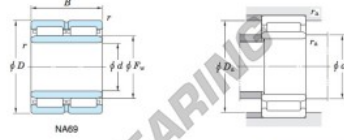

Roller bearing NA6909-JTEKT - NA6909-JTEKT

<https://www.123bearing.co.uk/bearing-housing/roller-bearing/roller/na6909-jtekt>

Machined ring needle roller bearings ————— **Koyo**
F_W 29 – 37 mm

With inner ring

Boundary dimensions (mm)				Basic load ratings (kN)			Limiting speeds¹⁾ (min⁻¹)		Bearing No.
F_w	d	D	B	C_r	C₁₀	C₉₀	Oil lub.	Without inner ring	
52	45	68	40	0.6	70.7	127.0	8 800	—	
Mounting dimensions (mm)				(Refer.) Mass (kg)		(Refer.) Applicable inner ring No.			
With inner ring				Without inner ring	With inner ring				
NA6909				49	64	0.6	0.334	0.496	IRM455240

PRODUCT FEATURES

Brand	JTEKT
N° Ean13	3663952483443
Inside diameter	45 mm
Outside diameter	68 mm
Thickness	40 mm
Weight	496 g
Packaging	1

contact@123bearing.co.uk

02038 087 274

CRT4 de Lesquin 60 Rue Du Haut De Sainghin 59273 Fretin FRANCE