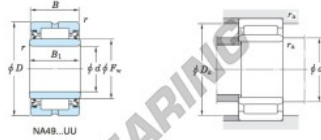

Roller bearing NA4909UU-JTEKT - NA4909UU-JTEKT

<https://www.123bearing.co.uk/bearing-housing/roller-bearing/roller/na4909uu-jtekt>

Machined ring needle roller bearings Koyo

F_w 29 – 37 mm

With inner ring

Boundary dimensions (mm)				Basic load ratings (kN)		Limiting speeds¹⁾ (min⁻¹)		Bearing No.
F_w	d	D	B	C_r	C_{10}	Oil lub.	Without inner ring	
52	45	68	22	37.7	56.8	3 800	—	
Mounting dimensions (mm)				(Refer.) Mass (kg)		(Refer.) Applicable inner ring No.		
With inner ring				Without inner ring	With inner ring			
NA4909UU				49	64	0.6	0.285	IRM455223

PRODUCT FEATURES

Brand	JTEKT
N° Ean13	3616060465689
Inside diameter	45 mm
Outside diameter	68 mm
Thickness	22 mm
Weight	285 g
Packaging	1

contact@123bearing.co.uk

02038 087 274

CRT4 de Lesquin 60 Rue Du Haut De Sainghin 59273 Fretin FRANCE