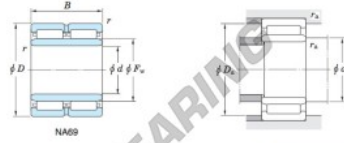

Roller bearing NA6907-JTEKT - NA6907-JTEKT

<https://www.123bearing.co.uk/bearing-housing/roller-bearing/roller/na6907-jtekt>

Machined ring needle roller bearings ————— **Koyo**
F_W 29 – 37 mm

With inner ring

Boundary dimensions (mm)				Basic load ratings (kN)		Limiting speeds¹⁾ (min⁻¹)		Bearing No.
F_w	d	D	B	C_r	C_{10r}	Oil lub.	Without inner ring	
42	35	55	36	51.4	85.1	11 000	—	
Mounting dimensions (mm)				[Refer.] Mass (kg)		[Refer.] Applicable inner ring No.		
With inner ring				Without inner ring	With inner ring			
NA6907				0.182	0.297	IRM354236		

PRODUCT FEATURES

Brand	JTEKT
N° Ean13	3663952483184
Inside diameter	35 mm
Outside diameter	55 mm
Thickness	36 mm
Weight	297 g
Packaging	1

contact@123bearing.co.uk

02038 087 274

CRT4 de Lesquin 60 Rue Du Haut De Sainghin 59273 Fretin FRANCE