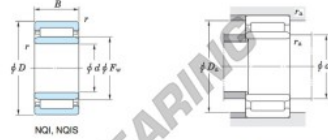

Roller bearing NQI28-30-JTEKT - NQI28-30-JTEKT

<https://www.123bearing.co.uk/bearing-housing/roller-bearing/roller/nqi28-30-jtekt>

Machined ring needle roller bearings Koyo

F_w 29 ~ 37 mm

With inner ring

Boundary dimensions (mm)				Basic load ratings (kN)			Limiting speeds¹⁾ (min⁻¹)		Bearing No.
F_w	d	D	B	C_r	C_{10}	Oil lub.	With inner ring	Without inner ring	
32	28	42	30	34.4	61.6	14 000	—	—	
Mounting dimensions (mm)				[Refer.] Mass (kg)		[Refer.] Applicable inner ring No.			
With inner ring				Without inner ring	With inner ring				
NQI28/30				0.104	0.141	—			

PRODUCT FEATURES

Brand	JTEKT
N° Ean13	3663952482804
Inside diameter	28 mm
Outside diameter	42 mm
Thickness	30 mm
Weight	141 g
Packaging	1

contact@123bearing.co.uk

02038 087 274

CRT4 de Lesquin 60 Rue Du Haut De Sainghin 59273 Fretin FRANCE