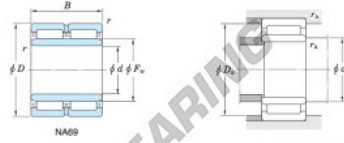

Roller bearing NA6905-JTEKT - NA6905-JTEKT

<https://www.123bearing.co.uk/bearing-housing/roller-bearing/roller/na6905-jtekt>

Machined ring needle roller bearings ————— **Koyo**
F_w 29 – 37 mm

With inner ring

Boundary dimensions (mm)				Basic load ratings (kN)		Limiting speeds¹⁾ (min⁻¹)		Bearing No.
F_w	d	D	B	C_r	C_{10r}	Oil lub.	Without inner ring	
30	25	42	30	40.1	60.7	15 000	—	
Mounting dimensions (mm)				(Refer.) Mass (kg)		(Refer.) Applicable inner ring No.		
With inner ring				Without inner ring	With inner ring			
NA6905				0.3	0.112	0.162	IRM253030	

PRODUCT FEATURES

Brand	JTEKT
N° Ean13	3663952482750
Inside diameter	25 mm
Outside diameter	42 mm
Thickness	30 mm
Weight	162 g
Packaging	1

contact@123bearing.co.uk

02038 087 274

CRT4 de Lesquin 60 Rue Du Haut De Sainghin 59273 Fretin FRANCE