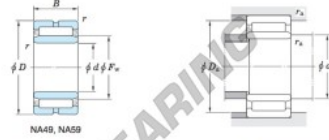

Roller bearing NA5905-JTEKT - NA5905-JTEKT

<https://www.123bearing.co.uk/bearing-housing/roller-bearing/roller/na5905-jtekt>

Machined ring needle roller bearings Koyo

F_w 29 – 37 mm

With inner ring

Boundary dimensions (mm)				Basic load ratings (kN)		Limiting speeds¹⁾ (min⁻¹)		Bearing No.
F_w	d	D	B	C_r	C_{0r}	Oil lub.	Without inner ring	
30	25	42	23	31.7	44.9	15 000	—	
Mounting dimensions (mm)				(Refer.) Mass (kg)		(Refer.) Applicable inner ring No.		
With inner ring				Without inner ring	With inner ring			
NA5905				0.085	0.124	IRM253023		

PRODUCT FEATURES

Brand	JTEKT
N° Ean13	3663952482729
Inside diameter	25 mm
Outside diameter	42 mm
Thickness	23 mm
Weight	124 g
Packaging	1

contact@123bearing.co.uk

02038 087 274

CRT4 de Lesquin 60 Rue Du Haut De Sainghin 59273 Fretin FRANCE