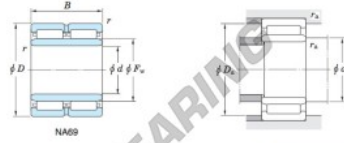

Roller bearing NA69-22-JTEKT - NA69-22-JTEKT

<https://www.123bearing.co.uk/bearing-housing/roller-bearing/roller/na69-22-jtekt>

Machined ring needle roller bearings ————— **Koyo**
F_W 29 ~ 37 mm

With inner ring

Boundary dimensions (mm)				Basic load ratings (kN)			Limiting speeds¹⁾ (min⁻¹)		Bearing No.	
F_w	d	D	B	B₁	C_r	C_{0r}	Oil lub.	Grease lub.	Without inner ring	
28	22	39	30	—	36.8	53.1	16 000	—	—	
Mounting dimensions (mm)				(Refer.) Mass (kg)		(Refer.) Applicable inner ring No.				
With inner ring				d₁ min.	D₁ max.	r₁ max.	Without inner ring	With inner ring		
NA69/22				24	37	0.3	0.100	0.154	IRM222830	

PRODUCT FEATURES

Brand	JTEKT
N° Ean13	3663952482576
Inside diameter	22 mm
Outside diameter	39 mm
Thickness	30 mm
Weight	154 g
Packaging	1

contact@123bearing.co.uk

02038 087 274

CRT4 de Lesquin 60 Rue Du Haut De Sainghin 59273 Fretin FRANCE