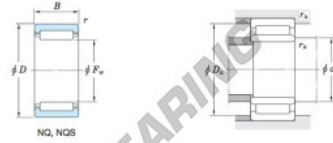

Roller bearing NQ24-12-JTEKT - NQ24-12-JTEKT

<https://www.123bearing.co.uk/bearing-housing/roller-bearing/roller/nq24-12-jtekt>

Machined ring needle roller bearings Koyo

F_w 29 ~ 37 mm

Without inner ring

Boundary dimensions (mm)				Basic load ratings (kN)		Limiting speeds¹⁾ (min⁻¹)		Bearing No.	
F_w	d	D	B	C_r	C_{10}	Oil lub.	Without inner ring	Without inner ring	Without inner ring
24	20	32	12	9.6	14.4	19 000	NQ24/12	NQ24/12	NQ24/12
Mounting dimensions (mm)				Inner ring Mass (kg)		Outer ring Mass (kg)		Applicable inner ring No.	
With inner ring				Without inner ring	With inner ring	Without inner ring	With inner ring	Without inner ring	Without inner ring
	d_1	D_1	r_1	0.025	0.038	0.025	0.038	—	—
	min.	max.	max.						

PRODUCT FEATURES

Brand	JTEKT
N° Ean13	3663952482293
Inside diameter	24 mm
Outside diameter	32 mm
Thickness	12 mm
Weight	25 g
Packaging	1

contact@123bearing.co.uk

02038 087 274

CRT4 de Lesquin 60 Rue Du Haut De Sainghin 59273 Fretin FRANCE