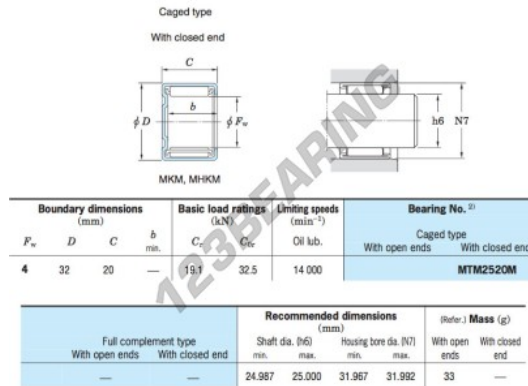

Needle roller bearing MTM2520M-JTEKT - MTM2520M-JTEKT

<https://www.123bearing.co.uk/bearing-housing/needle-roller-bearing/needle/mtm2520m-jtekt>

Drawn cup needle roller bearings Koyo

PRODUCT FEATURES

Brand	JTEKT
N° Ean13	4549250025457
Inside diameter	25 mm
Outside diameter	32 mm
Thickness	20 mm
Limiting speed	14000 rpm
Weight	33 g
Dynamic load	19.1 kN
Static load	32.5 kN
Packaging	1
Standard	No standard