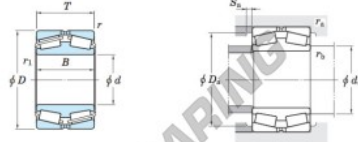

Tapered roller bearing 453-500-JTEKT - 453-500-JTEKT

<https://www.123bearing.co.uk/bearing-housing/roller-bearing/tapered/453-500-jtekt>

Double-row tapered roller bearings — Koyo
TDI type

Boundary dimensions (mm)					Basic load ratings (kN)		Limiting speeds (min ⁻¹)	
d	D	B	T	r	C _r	C _{0r}	Grease lub.	Oil lub.
500	830	264	264	7.5	6 280	12 300	210	280

Bearing No.	Mounting dimensions (mm)						Constant e	Axial load factors			(Refer.) Mass (kg)
	d _a max.	D _a max.	D _a min.	S _a min.	r _a max.	r _b max.		Y ₂	Y ₃	Y ₀	
453/500	587	794	729	7	6	6	0.33	2.03	3.02	1.98	588

PRODUCT FEATURES

Brand	JTEKT
N° Ean13	3663952482231
Inside diameter	500 mm
Outside diameter	830 mm
Thickness	264 mm
Weight	586000 g
Packaging	1

contact@123bearing.co.uk

02038 087 274

CRT4 de Lesquin 60 Rue Du Haut De Sainghin 59273 Fretin FRANCE