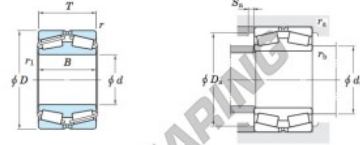

Tapered roller bearing 45344-JTEKT - 45344-JTEKT

<https://www.123bearing.co.uk/bearing-housing/roller-bearing/tapered/45344-jtekt>

Double-row tapered roller bearings **Koyo**
TDI type

Boundary dimensions (mm)					Basic load ratings (kN)		Limiting speeds (min ⁻¹)	
d	D	B	T	r	C _r	C _{0r}	Grease lub.	Oil lub.
220	370	120	120	5	1 210	2 060	700	900

Bearing No.	Mounting dimensions (mm)					Constant e	Axial load factors			(Refer.) Mass (kg)	
	d _{1a} max.	D _{1a} max.	S _{1a} min.	r _{1a} min.	r _{1b} max.		Y ₂	Y ₃	Y ₀		
45344	263	352	324	5	3	4	0.35	1.95	2.90	1.91	50.8

PRODUCT FEATURES

Brand	JTEKT
N° Ean13	3663952481944
Inside diameter	220 mm
Outside diameter	370 mm
Thickness	120 mm
Weight	50800 g
Packaging	1

contact@123bearing.co.uk

02038 087 274

CRT4 de Lesquin 60 Rue Du Haut De Sainghin 59273 Fretin FRANCE