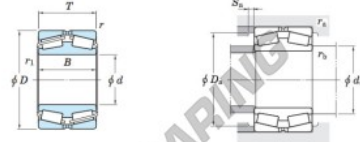

Tapered roller bearing 45320-JTEKT - 45320-JTEKT

<https://www.123bearing.co.uk/bearing-housing/roller-bearing/tapered/45320-jtekt>

Double-row tapered roller bearings **Koyo**
TDI type

Boundary dimensions (mm)						Basic load ratings (kN)		Limiting speeds (min ⁻¹)	
d	D	B	T	r	r ₁	C _r	C _{0r}	Grease lub.	Oil lub.
100	165	52	52	2	2.5	237	384	1 800	2 300

Bearing No.	Mounting dimensions (mm)					Constant e	Axial load factors			(Refer.) Mass (kg)	
	d _a max.	D _a max.	S _a min.	r _a min.	r _b max.		Y ₂	Y ₃	Y ₀		
45320	119	155	148	3.9	2	2	0.35	1.96	2.90	1.91	4.26

PRODUCT FEATURES

Brand	JTEKT
N° Ean13	4549250260599
Inside diameter	100 mm
Outside diameter	165 mm
Thickness	52 mm
Weight	4260 g
Packaging	1

contact@123bearing.co.uk

02038 087 274

CRT4 de Lesquin 60 Rue Du Haut De Sainghin 59273 Fretin FRANCE