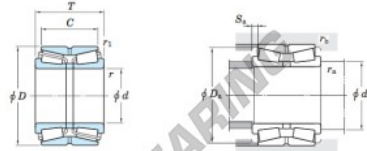

## Tapered roller bearing 46226-JTEKT - 46226-JTEKT

<https://www.123bearing.co.uk/bearing-housing/roller-bearing/tapered/46226-jtekt>

Double-row tapered roller bearings ——— **Koyo**  
TDO type

Boundary dimensions (mm)						Basic load ratings (kN)		Limiting speeds (min <sup>-1</sup> )	
d	D	T	C	r <sub>1</sub> min.	r <sub>2</sub> min.	C <sub>r</sub>	C <sub>0r</sub>	Grease lub.	Oil lub.
130	200	52	46	2.5	0.6	239	425	1 400	1 800

Bearing No.	Mounting dimensions (mm)					Con- stant e	Axial load factors			Refer.) Mass (kg)
	d <sub>4</sub> min.	D <sub>4</sub> min.	S <sub>4</sub> min.	r <sub>4</sub> max.	r <sub>5</sub> max.		Y <sub>2</sub>	Y <sub>3</sub>	Y <sub>0</sub>	
46226	142	187	3	2	0.6	0.35	1.95	2.90	1.91	5.57

### PRODUCT FEATURES

Brand	JTEKT
N° Ean13	4549250133084
Inside diameter	130 mm
Outside diameter	200 mm
Thickness	46 mm
2nd Thickness	52 mm
Weight	5570 g
Packaging	1

[contact@123bearing.co.uk](mailto:contact@123bearing.co.uk)