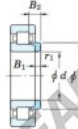

## Roller bearing HJ2236-JTEKT - HJ2236-JTEKT

<https://www.123bearing.co.uk/bearing-housing/roller-bearing/roller/hj2236-jtekt>

Thrust collars for cylindrical roller bearings — Koyo

Thrust collar

Boundary dimensions (mm)					Thrust collar No.	[Refer.] Mass (kg)	Applicable bearing No.	
d	d <sub>1</sub>	B <sub>1</sub>	B <sub>2</sub>	r <sub>1</sub> min.			NJ	NJ
180	229	12	29	4	HJ2236	1.80	NJ2236	NJ2236

## PRODUCT FEATURES

Brand	JTEKT
N° Ean13	3663952479989
Inside diameter	180 mm
Outside diameter	229 mm
Thickness	12 mm
Weight	1800 g
Packaging	1

[contact@123bearing.co.uk](mailto:contact@123bearing.co.uk)