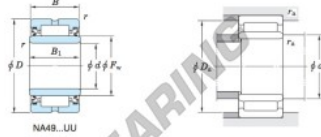

Needle roller bearing NA4900UU-JTEKT - NA4900UU-JTEKT

<https://www.123bearing.co.uk/bearing-housing/needle-roller-bearing/needle/na4900uu-jtekt>

Machined ring needle roller bearings Koyo
F_W 29 – 37 mm

With inner ring

Boundary dimensions (mm)				Basic load ratings (kN)		Limiting speeds¹⁾ (min⁻¹)		Bearing No. Without inner ring	
F_w	d	D	B	C_r	C_{10r}	Oil lub.			
14	10	22	13	7.5	7.7	14 000	—	—	
Mounting dimensions (mm)				(Refer.) Mass (kg)		(Refer.) Applicable inner ring No.			
With inner ring				d₁ min.	D₁ max.	r₁ max.	Without inner ring	With inner ring	
NA4900UU				12	20	0.3	—	0.025	IRM101414

PRODUCT FEATURES

Brand	JTEKT
N° Ean13	3663952477770
Inside diameter	10 mm
Outside diameter	22 mm
Thickness	13 mm
Weight	25 g
Packaging	1

contact@123bearing.co.uk

02038 087 274

CRT4 de Lesquin 60 Rue Du Haut De Sainghin 59273 Fretin FRANCE