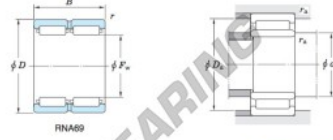

Needle roller bearing RNA6901-JTEKT - RNA6901-JTEKT

<https://www.123bearing.co.uk/bearing-housing/needle-roller-bearing/needle/rna6901-jtekt>

Machined ring needle roller bearings Koyo
F_W 29 ~ 37 mm

Without inner ring

Boundary dimensions (mm)				Basic load ratings (kN)			Limiting speeds¹⁾ (min⁻¹)		Bearing No.	
F_w	d	D	B	C_r	C₁₀	C_{10r}	Oil lub.		Without inner ring	
16	12	24	22	0.3	16.3	21.7	27 000		RNA6901	
Mounting dimensions (mm)				Inner Mass (kg)		Outer Mass (kg)		Applicable inner ring No.		
With inner ring				Without inner ring	With inner ring					
				14	22	0.3	0.030	0.045	IRM121622	

PRODUCT FEATURES

Brand	JTEKT
N° Ean13	3663952477718
Inside diameter	16 mm
Outside diameter	24 mm
Thickness	22 mm
Weight	30 g
Packaging	1

contact@123bearing.co.uk

02038 087 274

CRT4 de Lesquin 60 Rue Du Haut De Sainghin 59273 Fretin FRANCE