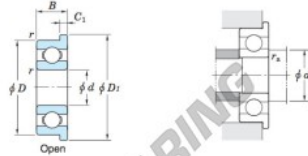

Deep groove ball bearing single row F627-JTEKT - F627-JTEKT

<https://www.123bearing.co.uk/bearing-housing/deep-groove-bearing/single-row/f627-jtekt>

Extra-small ball bearings, miniature ball bearings — **Koyo**
flanged type

Boundary dimensions (mm)				Basic load ratings (kN)		Factor	Limiting speeds (min ⁻¹)		Bearing No.		
d	D	B	B ₁	r ¹⁾ min.	r ₁ ¹⁾ max.		C _{10r}	C _{10e}		f ₀	Grease lub. [Open 1/2, 2/3]
7	22	7	7	0.3	0.3	3.30	1.35	12.4	34 000	41 000	F627

	Dimensions of flange (mm)				Mounting dimensions (mm)		Refer. 3 Mass (g)
	D ₁	D ₂	C ₁	C ₂	d _s min.	r _s max.	
Shielded	25	25	1.5	1.5	9	0.3	14

PRODUCT FEATURES

Brand	JTEKT
N° Ean13	3663952477152
Inside diameter	7 mm
Outside diameter	22 mm
Thickness	7 mm
Weight	1.4 g
Packaging	1