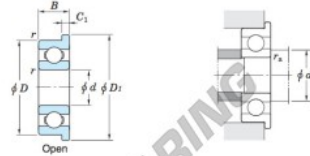

Deep groove ball bearing single row MLF7011-JTEKT - MLF7011-JTEKT

<https://www.123bearing.co.uk/bearing-housing/deep-groove-bearing/single-row/mlf7011-jtekt>

Extra-small ball bearings, miniature ball bearings — **Koyo**
flanged type

Boundary dimensions (mm)				Basic load ratings (kN)			Factor	Limiting speeds (min ⁻¹)		Bearing No.	
d	D	B	B ₁	r ⁽¹⁾ min.	r ₁ ⁽¹⁾ min.	C _{10r}		Grease lub.	Oil lub.		
7	11	2.5	3	0.1	0.08	0.46	0.20	15.6	49 000	59 000	MLF7011

	Dimensions of flange (mm)				Mounting dimensions (mm)		Refer. 3 Mass (g)
	D ₁	D ₂	C ₁	C ₂	d _s min.	r _s max.	
Shielded	12.2	12.2	0.6	0.6	7.8	0.08	0.8

PRODUCT FEATURES

Brand	JTEKT
N° Ean13	3663952477053
Inside diameter	7 mm
Outside diameter	11 mm
Thickness	2.5 mm
Weight	0.8 g
Packaging	1