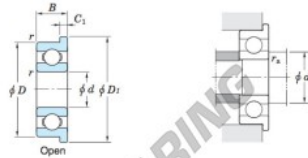

## Deep groove ball bearing single row F686-JTEKT - F686-JTEKT

<https://www.123bearing.co.uk/bearing-housing/deep-groove-bearing/single-row/f686-jtekt>

Extra-small ball bearings, miniature ball bearings — **Koyo**  
flanged type

Boundary dimensions (mm)				Basic load ratings (kN)			Factor	Limiting speeds (min <sup>-1</sup> )		Bearing No.	
d	D	B	B <sub>1</sub>	r <sup>(1)</sup> min.	r <sub>1</sub> <sup>(1)</sup> min.	C <sub>10r</sub>		Grease lub.	Oil lub.		
6	13	3.5	5	0.15	0.15	1.10	0.44	13.7	48 000	57 000	F686

	Dimensions of flange (mm)				Mounting dimensions (mm)		Refer. 3 Mass (g)
	D <sub>1</sub>	D <sub>2</sub>	C <sub>1</sub>	C <sub>2</sub>	d <sub>s</sub> min.	r <sub>a</sub> max.	
Shielded	15	15	1	1.1	7.2	0.15	2.1

### PRODUCT FEATURES

Brand	JTEKT
N° Ean13	3663952476957
Inside diameter	6 mm
Outside diameter	13 mm
Thickness	3.5 mm
Weight	2.1 g
Packaging	1

[contact@123bearing.co.uk](mailto:contact@123bearing.co.uk)

02038 087 274