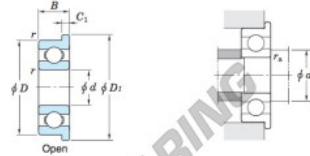

Deep groove ball bearing single row MLF6010-JTEKT - MLF6010-JTEKT

<https://www.123bearing.co.uk/bearing-housing/deep-groove-bearing/single-row/mlf6010-jtekt>

Extra-small ball bearings, miniature ball bearings — **Koyo**
flanged type

Boundary dimensions (mm)				Basic load ratings (kN)			Factor f_0	Limiting speeds (min ⁻¹)		Bearing No. Open	
d	D	B	B_1	$r^{(1)}$ min.	$r_1^{(1)}$ min.	C_{10}		Grease lub.	Oil lub.		
6	10	2.5	3	0.1	0.08	0.50	0.22	15.2	53 000	63 000	MLF6010

	Dimensions of flange (mm)				Mounting dimensions (mm)		Refer. 3 Mass (g)
	D_1	D_2	C_1	C_2	d_a min.	r_a max.	
Shielded	11.2	11.2	0.6	0.6	6.8	0.08	0.7

PRODUCT FEATURES

Brand	JTEKT
N° Ean13	3663952476919
Inside diameter	6 mm
Outside diameter	10 mm
Thickness	2.5 mm
Weight	0.7 g
Packaging	1