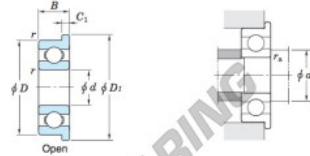

## Deep groove ball bearing single row F635-JTEKT - F635-JTEKT

<https://www.123bearing.co.uk/bearing-housing/deep-groove-bearing/single-row/f635-jtekt>

Extra-small ball bearings, miniature ball bearings — **Koyo**  
flanged type

Boundary dimensions (mm)				Basic load ratings (kN)			Factor	Limiting speeds (min <sup>-1</sup> )		Bearing No.	
d	D	B	B <sub>1</sub>	r <sup>1)</sup> min.	r <sup>2)</sup> min.	C <sub>10r</sub>		C <sub>10e</sub>	f <sub>0</sub>		Grease lub. (1/2, 2/3)
5	19	6	6	0.3	0.3	2.35	0.89	12.3	40 000	47 000	<b>F635</b>

	Dimensions of flange (mm)				Mounting dimensions (mm)		Refer. 3 Mass (g)
	D <sub>1</sub>	D <sub>2</sub>	C <sub>1</sub>	C <sub>2</sub>	d <sub>a</sub> min.	r <sub>a</sub> max.	
Shielded	22	22	1.5	1.5	7	0.3	9.7

### PRODUCT FEATURES

Brand	JTEKT
N° Ean13	3663952476896
Inside diameter	5 mm
Inside diameter	0.197" inch
Outside diameter	19 mm
Outside diameter	0.748" inch
Thickness	6 mm
Thickness	0.236" inch
Weight	9.7 g
Packaging	1