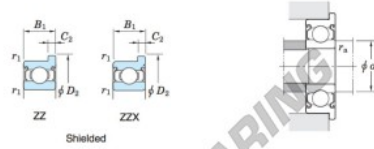

## Deep groove ball bearing single row WMLF5009-ZZX-JTEKT - WMLF5009-ZZX-JTEKT

<https://www.123bearing.co.uk/bearing-housing/deep-groove-bearing/single-row/wmlf5009-zzx-jtekt>

Extra-small ball bearings, miniature ball bearings — **Koyo**  
flanged type

Boundary dimensions (mm)				Basic load ratings (kN)			Factor	Limiting speeds (min <sup>-1</sup> )		Bearing No.
d	D	B	B <sub>1</sub>	r <sup>1</sup> <sub>mn.</sub>	r <sup>1</sup> <sub>mx.</sub>	C <sub>10r</sub>		f <sub>0</sub>	Grease lub. (ZZ, ZZX)	
5	9	2.5	3	0.1	0.08	0.43	0.17	14.6	57 000	67 000

Shielded	Dimensions of flange (mm)				Mounting dimensions (mm)		Refer. 3 Mass (g)
	D <sub>1</sub>	D <sub>2</sub>	C <sub>1</sub>	C <sub>2</sub>	d <sub>4</sub> min.	r <sub>a</sub> max.	
WMLF5009 ZZX	10.2	10.2	0.6	0.6	5.8	0.08	0.6

### PRODUCT FEATURES

Brand	JTEKT
N° Ean13	3663952476780
Inside diameter	5 mm
Outside diameter	9 mm
Thickness	2.5 mm
Weight	0.6 g
Packaging	1

[contact@123bearing.co.uk](mailto:contact@123bearing.co.uk)

02038 087 274