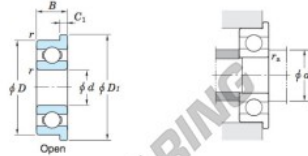

## Deep groove ball bearing single row MLF4010-JTEKT - MLF4010-JTEKT

<https://www.123bearing.co.uk/bearing-housing/deep-groove-bearing/single-row/mlf4010-jtekt>

Extra-small ball bearings, miniature ball bearings — **Koyo**  
flanged type

Boundary dimensions (mm)				Basic load ratings (kN)			Factor	Limiting speeds (min <sup>-1</sup> )		Bearing No.	
d	D	B	B <sub>1</sub>	r <sup>(1)</sup> min.	r <sub>1</sub> <sup>(1)</sup> min.	C <sub>10r</sub>		C <sub>10e</sub>	f <sub>0</sub>		Grease lub.
4	10	3	4	0.15	0.4	0.71	0.27	13.5	56 000	66 000	MLF4010

	Dimensions of flange (mm)				Mounting dimensions (mm)		Refer. 3 Mass (g)
	D <sub>1</sub>	D <sub>2</sub>	C <sub>1</sub>	C <sub>2</sub>	d <sub>a</sub> min.	r <sub>a</sub> max.	
Shielded	11.2	11.6	0.6	0.8	5.2	0.1	1.1

### PRODUCT FEATURES

Brand	JTEKT
N° Ean13	3663952476650
Inside diameter	4 mm
Outside diameter	10 mm
Thickness	3 mm
Weight	1.1 g
Packaging	1

[contact@123bearing.co.uk](mailto:contact@123bearing.co.uk)

02038 087 274