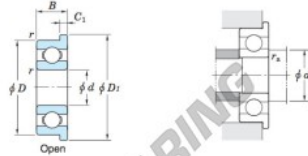

Deep groove ball bearing single row MLF4008-JTEKT - MLF4008-JTEKT

<https://www.123bearing.co.uk/bearing-housing/deep-groove-bearing/single-row/mlf4008-jtekt>

Extra-small ball bearings, miniature ball bearings — **Koyo**
flanged type

Boundary dimensions (mm)				Basic load ratings (kN)			Factor	Limiting speeds (min ⁻¹)		Bearing No.	
d	D	B	B ₁	r ⁽¹⁾ mm	r ₁ ⁽¹⁾ mm	C _{10r}		Grease lub.	Oil lub.		
4	8	2	3	0.1	0.08	0.40	0.14	13.9	61 000	72 000	MLF4008

	Dimensions of flange (mm)				Mounting dimensions (mm)		Refer. 3 Mass (g)
	D ₁	D ₂	C ₁	C ₂	d _s min.	r _s max.	
Shielded	9.2	9.2	0.6	0.6	4.8	0.08	0.5

PRODUCT FEATURES

Brand	JTEKT
N° Ean13	3663952476612
Inside diameter	4 mm
Inside diameter	0.157" inch
Outside diameter	8 mm
Outside diameter	0.315" inch
Thickness	2 mm
Thickness	0.079" inch
Weight	0.5 g
Packaging	1