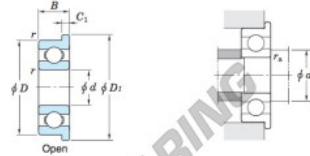

## Deep groove ball bearing single row MLF4007-JTEKT - MLF4007-JTEKT

<https://www.123bearing.co.uk/bearing-housing/deep-groove-bearing/single-row/mlf4007-jtekt>

Extra-small ball bearings, miniature ball bearings — **Koyo**  
flanged type

Boundary dimensions (mm)				Basic load ratings (kN)		Factor	Limiting speeds (min <sup>-1</sup> )		Bearing No.		
d	D	B	B <sub>1</sub>	r <sup>(1)</sup> min.	r <sub>1</sub> <sup>(1)</sup> min.		C <sub>10r</sub>	C <sub>10e</sub>		f <sub>0</sub>	Grease lub.
4	7	2	2.5	0.08	0.05	0.25	0.11	15.1	63 000	75 000	MLF4007

	Dimensions of flange (mm)				Mounting dimensions (mm)		Refer. 3 Mass (g)
	D <sub>1</sub>	D <sub>2</sub>	C <sub>1</sub>	C <sub>2</sub>	d <sub>s</sub> min.	r <sub>s</sub> max.	
Shielded	8.2	8.2	0.6	0.6	4.6	0.05	0.3

### PRODUCT FEATURES

Brand	JTEKT
N° Ean13	3663952476599
Inside diameter	4 mm
Outside diameter	7 mm
Thickness	2 mm
Weight	0.3 g
Packaging	1

[contact@123bearing.co.uk](mailto:contact@123bearing.co.uk)

02038 087 274