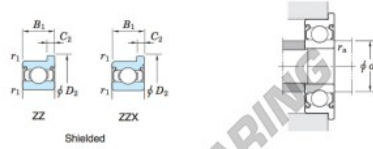

Deep groove ball bearing single row WF603-ZZ-JTEKT - WF603-ZZ-JTEKT

<https://www.123bearing.co.uk/bearing-housing/deep-groove-bearing/single-row/wf603-zz-jtekt>

Extra-small ball bearings, miniature ball bearings — **Koyo**
flanged type

Boundary dimensions (mm)				Basic load ratings (kN)		Factor	Limiting speeds (min ⁻¹)		Bearing No.		
d	D	B	B ₁	r ¹ _{mn.}	r ¹ _{mx.}		C ₁₀	C ₉₀		f ₀	Grease lub. (ZZ, ZZX)
3	9	3	5	0.15	0.15	0.57	0.19	12.4	60 000	72 000	Open

	Dimensions of flange (mm)				Mounting dimensions (mm)		Refer. 3 Mass (g)
	D ₁	D ₂	C ₁	C ₂	d ₄ min.	r _a max.	
Shielded							
WF603 ZZ	10.5	10.5	0.7	1	4.2	0.15	1.0

PRODUCT FEATURES

Brand	JTEKT
N° Ean13	3663952476568
Inside diameter	3 mm
Sealing	Shield on both sides
Outside diameter	9 mm
Thickness	5 mm
Weight	1 g
Packaging	1