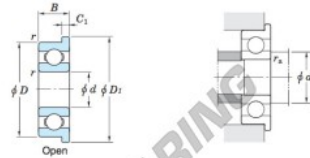

Deep groove ball bearing single row MLF3008-JTEKT - MLF3008-JTEKT

<https://www.123bearing.co.uk/bearing-housing/deep-groove-bearing/single-row/mlf3008-jtekt>

Extra-small ball bearings, miniature ball bearings — **Koyo**
flanged type

Boundary dimensions (mm)				Basic load ratings (kN)		Factor	Limiting speeds (min ⁻¹)		Bearing No.		
d	D	B	B ₁	r ⁽¹⁾ min.	r ₁ ⁽¹⁾ max.		C _{10r}	C _{10e}		f ₀	Grease lub.
3	8	2.5	—	0.1	—	0.40	0.14	13.4	61 000	72 000	MLF3008

	Dimensions of flange (mm)				Mounting dimensions (mm)		Refer. 3 Mass (g)
	D ₁	D ₂	C ₁	C ₂	d _s min.	r _s max.	
Shielded	9.2	—	0.6	—	4.0	0.1	0.6

PRODUCT FEATURES

Brand	JTEKT
N° Ean13	3663952476520
Inside diameter	3 mm
Outside diameter	8 mm
Thickness	2.5 mm
Weight	0.6 g
Packaging	1