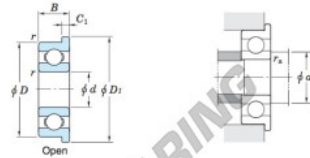

## Deep groove ball bearing single row MLF2508-JTEKT - MLF2508-JTEKT

<https://www.123bearing.co.uk/bearing-housing/deep-groove-bearing/single-row/mlf2508-jtekt>

Extra-small ball bearings, miniature ball bearings — **Koyo**  
flanged type

Boundary dimensions (mm)				Basic load ratings (kN)			Factor	Limiting speeds (min <sup>-1</sup> )		Bearing No.	
d	D	B	B <sub>1</sub>	r <sub>1</sub> <sup>1)</sup> min.	r <sub>2</sub> <sup>1)</sup> min.	C <sub>10r</sub>		Grease lub.	Oil lub.		
2.5	8	2.8	4	0.15	0.1	0.56	0.18	11.5	63 000	75 000	MLF2508

	Dimensions of flange (mm)				Mounting dimensions (mm)		Refer. 3 Mass (g)
	D <sub>1</sub>	D <sub>2</sub>	C <sub>1</sub>	C <sub>2</sub>	d <sub>a</sub> min.	r <sub>a</sub> max.	
Shielded	9.5	9.5	0.7	0.9	3.7	0.1	0.7

### PRODUCT FEATURES

Brand	JTEKT
N° Ean13	3663952476469
Inside diameter	2.5 mm
Outside diameter	8 mm
Thickness	2.8 mm
Weight	0.7 g
Packaging	1

[contact@123bearing.co.uk](mailto:contact@123bearing.co.uk)