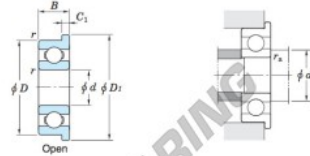

Deep groove ball bearing single row F602-JTEKT - F602-JTEKT

<https://www.123bearing.co.uk/bearing-housing/deep-groove-bearing/single-row/f602-jtekt>

Extra-small ball bearings, miniature ball bearings — **Koyo**
flanged type

Boundary dimensions (mm)				Basic load ratings (kN)			Factor	Limiting speeds (min ⁻¹)		Bearing No.	
d	D	B	B ₁	r ⁽¹⁾ min.	r ₁ ⁽¹⁾ min.	C _{10r}		Grease lub.	Oil lub.		
2	7	2.8	3.5	0.15	0.15	0.39	0.13	12.6	67 000	79 000	F602

	Dimensions of flange (mm)				Mounting dimensions (mm)		(Refer.) Mass (g)
	D ₁	D ₂	C ₁	C ₂	d _s min.	r _s max.	
Shielded	8.5	8.5	0.7	0.9	3.2	0.15	0.6

PRODUCT FEATURES

Brand	JTEKT
N° Ean13	3663952476391
Inside diameter	2 mm
Outside diameter	7 mm
Thickness	2.8 mm
Weight	0.6 g
Packaging	1