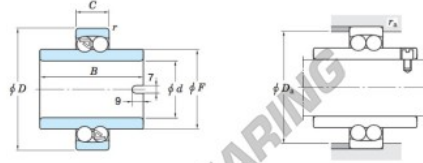

Self-aligning ball bearing 11208-JTEKT - 11208-JTEKT

<https://www.123bearing.co.uk/bearing-housing/deep-groove-bearing/sefl-aligning/11208-jtekt>

Self-aligning ball bearings ————— Koyo
extended inner ring type

Boundary dimensions (mm)						Basic load ratings (kN)		Limiting speeds (min. ⁻¹)		Bearing No.
d	D	B	C	F	r max.	C _r	C ₁₀	Grease lub.	Oil lub.	
40	80	56	18	54	1.1	19.2	6.50	7 500	9 200	11208

Mounting dimensions (mm)		Con-stant	Axial load factors			(Refer.) Mass (kg)
D _s max.	r _s max.	e	Y ₁	Y ₂	Y ₃	
73.5	1	0.22	2.83	4.38	2.97	0.733

PRODUCT FEATURES

Brand	JTEKT
N° Ean13	3663952476131
Inside diameter	40 mm
Outside diameter	80 mm
Thickness	56 mm
Weight	733 g
Packaging	1

contact@123bearing.co.uk

02038 087 274

CRT4 de Lesquin 60 Rue Du Haut De Sainghin 59273 Fretin FRANCE