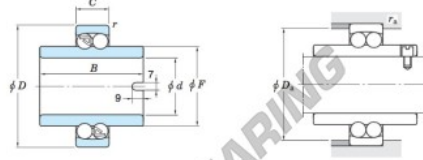

Self-aligning ball bearing 11304-JTEKT - 11304-JTEKT

<https://www.123bearing.co.uk/bearing-housing/deep-groove-bearing/sefl-aligning/11304-jtekt>

Self-aligning ball bearings ————— Koyo
extended inner ring type

Boundary dimensions (mm)						Basic load ratings (kN)		Limiting speeds (min. ⁻¹)		Bearing No.
d	D	B	C	F	r max.	C _r	C _{10r}	Grease lub.	Oil lub.	
20	52	44	15	31.5	1.1	12.4	3.35	13 000	15 000	11304

Mounting dimensions (mm)		Con-stant	Axial load factors			(Refer.) Mass (kg)
D _s max.	r ₂ max.	e	Y ₁	Y ₂	Y ₃	
45.5	1	0.30	2.12	3.28	2.22	0.266

PRODUCT FEATURES

Brand	JTEKT
N° Ean13	3663952476063
Inside diameter	20 mm
Outside diameter	52 mm
Thickness	44 mm
Weight	266 g
Packaging	1
Standard	No standard

contact@123bearing.co.uk

02038 087 274

CRT4 de Lesquin 60 Rue Du Haut De Sainghin 59273 Fretin FRANCE