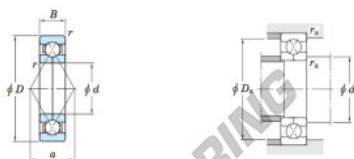

Deep groove ball bearing single row 6305BI-JTEKT - 6305BI-JTEKT

<https://www.123bearing.co.uk/bearing-housing/deep-groove-bearing/single-row/6305bi-jtekt>

Four-point contact ball bearings ————— **Koyo**

Boundary dimensions (mm)				Basic load ratings (kN)		Limiting speeds (min ⁻¹)		Bearing No.	Load center spread (mm) a
d	D	B	r min.	C _r	C _{0r}	Gresse lub.	Oil lub.		
25	62	17	1.1	40.8	28.0	9 200	13 000	6305BI	30.5

Mounting dimensions (mm)			(Refer.) Mass (kg)
d _s min.	D _s max.	r _s max.	
32	55	1	0.285

PRODUCT FEATURES

Brand	JTEKT
N° Ean13	3663952474267
Inside diameter	25 mm
Outside diameter	62 mm
Thickness	17 mm
Weight	285 g
Packaging	1