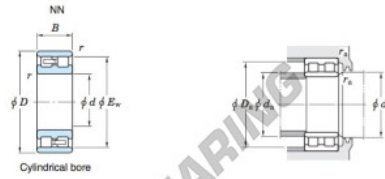

Roller bearing NN3076-JTEKT - NN3076-JTEKT

<https://www.123bearing.co.uk/bearing-housing/roller-bearing/roller/nn3076-jtekt>

Double-row cylindrical roller bearings Koyo

Boundary dimensions (mm)				Basic load ratings (kN)			Limiting speeds (min ⁻¹)		Bearing No.	
d	D	B	r	F _w	C	C ₁₀₇	Grease lub.	Oil lub.	Cylindrical bore	Tapered bore
380	560	135	5	—	510	1 650	3 350	780	940	NN3076

		Mounting dimensions (mm)						(Refer.) Mass (kg)	
Cylindrical bore	Tapered bore	d _a		d _b		D _s	r _s		
		min.	max.	min.	max.	min.	max.	Cylindrical bore	Tapered bore
		400	—	—	540	514	4	113	109

PRODUCT FEATURES

Brand	JTEKT
N° Ean13	3663952474120
Inside diameter	380 mm
Outside diameter	560 mm
Thickness	135 mm
Weight	113000 g
Packaging	1

contact@123bearing.co.uk

02038 087 274

CRT4 de Lesquin 60 Rue Du Haut De Sainghin 59273 Fretin FRANCE