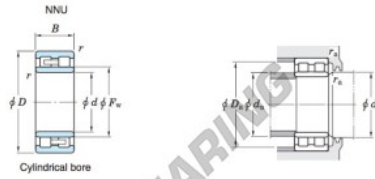

Roller bearing NNU4968-JTEKT - NNU4968-JTEKT

<https://www.123bearing.co.uk/bearing-housing/roller-bearing/roller/nnu4968-jtekt>

Double-row cylindrical roller bearings Koyo

Boundary dimensions (mm)				Basic load ratings (kN)			Limiting speeds (min ⁻¹)		Bearing No.		
d	D	B	r	F _w	E ₀	C	C ₀₇	Grease lub.	Oil lub.	Cylindrical bore	Tapered bore
340	460	118	3	372	—	1 270	2 930	990	1 200		

Mounting dimensions (mm)		Refer. Mass (kg)	
min.	max.	Cylindrical bore	Tapered bore
353	368	56.8	54.3

PRODUCT FEATURES

Brand	JTEKT
N° Ean13	3663952474069
Inside diameter	340 mm
Outside diameter	460 mm
Thickness	118 mm
Weight	56800 g
Packaging	1