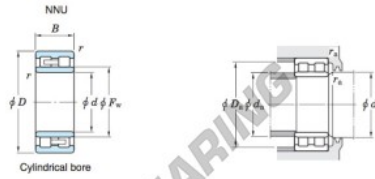

Roller bearing NNU4921-JTEKT - NNU4921-JTEKT

<https://www.123bearing.co.uk/bearing-housing/roller-bearing/roller/nnu4921-jtekt>

Double-row cylindrical roller bearings Koyo

Boundary dimensions (mm)				Basic load ratings (kN)			Limiting speeds (min ⁻¹)		Bearing No.	
<i>d</i>	<i>D</i>	<i>B</i>	<i>r</i> min.	<i>F_w</i>	<i>C</i>	<i>C₀₇</i>	Grease lub.	Oil lub.	Cylindrical bore	Tapered bore
105	145	40	1.1	118	157	306	3 900	4 600		

Mounting dimensions (mm)		Mounting dimensions (mm)				(Refer.) Mass (kg)	
NNU		<i>d_a</i>		<i>D_a</i>		<i>r_a</i>	
Cylindrical bore	Tapered bore	min.	max.	min.	max.	min.	max.
		111.5	116	120	138.5	—	1
						2.00	1.91

PRODUCT FEATURES

Brand	JTEKT
N° Ean13	3663952473864
Inside diameter	105 mm
Outside diameter	145 mm
Thickness	40 mm
Weight	2000 g
Packaging	1

contact@123bearing.co.uk

02038 087 274

CRT4 de Lesquin 60 Rue Du Haut De Sainghin 59273 Fretin FRANCE