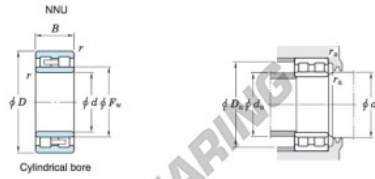

Roller bearing NNU4938-JTEKT - NNU4938-JTEKT

<https://www.123bearing.co.uk/bearing-housing/roller-bearing/roller/nnu4938-jtekt>

Double-row cylindrical roller bearings Koyo

Boundary dimensions (mm)				Basic load ratings (kN)			Limiting speeds (min ⁻¹)		Bearing No.	
d	D	B	r	F _w	C	C ₁₀₇	Grease lub.	Oil lub.	Cylindrical bore	Tapered bore
190	260	69	2	210	405	996	2 000	2 400		

Mounting dimensions (mm)		Cylindrical bore		Tapered bore		Refer. Mass (kg)	
d _a	r _a	min.	max.	min.	max.	Cylindrical bore	Tapered bore
199	207	215	251	—	2	11.0	10.5

PRODUCT FEATURES

Brand	JTEKT
N° Ean13	4549250031557
Inside diameter	190 mm
Outside diameter	260 mm
Thickness	69 mm
Weight	11000 g
Packaging	1