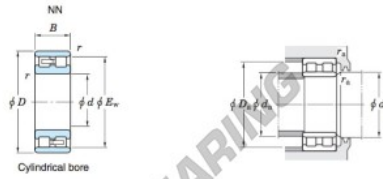

Roller bearing NN3034-JTEKT - NN3034-JTEKT

<https://www.123bearing.co.uk/bearing-housing/roller-bearing/roller/nn3034-jtekt>

Double-row cylindrical roller bearings Koyo

Boundary dimensions (mm)				Basic load ratings (kN)			Limiting speeds (min ⁻¹)		Bearing No.	
d	D	B	r	F _w	C	C ₁₀₇	Grease lub.	Oil lub.	Cylindrical bore	Tapered bore
170	260	67	2.1	—	238	471	824	2 200	2 600	NN3034

		Mounting dimensions (mm)						(Refer.) Mass (kg)	
Cylindrical bore	Tapered bore	d _a		D _s		r _a		Cylindrical bore	Tapered bore
		min.	max.	min.	max.	min.	max.		
		181	—	—	249	238	2	12.8	12.4

PRODUCT FEATURES

Brand	JTEKT
N° Ean13	4549250033520
Inside diameter	170 mm
Outside diameter	260 mm
Thickness	67 mm
Weight	12800 g
Packaging	1

contact@123bearing.co.uk

02038 087 274

CRT4 de Lesquin 60 Rue Du Haut De Sainghin 59273 Fretin FRANCE