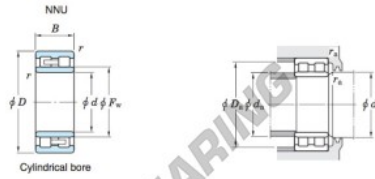

## Roller bearing NNU4930-JTEKT - NNU4930-JTEKT

<https://www.123bearing.co.uk/bearing-housing/roller-bearing/roller/nnu4930-jtekt>

Double-row cylindrical roller bearings Koyo

Boundary dimensions (mm)				Basic load ratings (kN)				Limiting speeds (min <sup>-1</sup> )		Bearing No.	
d	D	B	r	F <sub>w</sub>	E <sub>0</sub>	C <sub>10</sub>	C <sub>02</sub>	Grease lub.	Oil lub.	Cylindrical bore	Tapered bore
150	210	60	2	168.5	—	343	692	2 600	3 100		

Mounting dimensions (mm)		Mounting dimensions (mm)				(Refer.) Mass (kg)			
NUU	NUU	d <sub>a</sub>	d <sub>a</sub>	D <sub>a</sub>	r <sub>a</sub>	Cylindrical bore	Tapered bore		
Cylindrical bore	Tapered bore	min.	max.	min.	max.				
		159	166	171	201	—	2	6.50	6.22

### PRODUCT FEATURES

Brand	JTEKT
N° Ean13	4549250031472
Inside diameter	150 mm
Outside diameter	210 mm
Thickness	60 mm
Weight	6500 g
Packaging	1

[contact@123bearing.co.uk](mailto:contact@123bearing.co.uk)