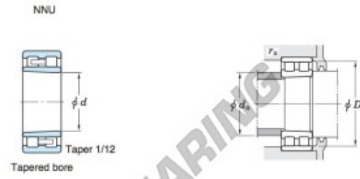

Roller bearing NNU4924K-JTEKT - NNU4924K-JTEKT

<https://www.123bearing.co.uk/bearing-housing/roller-bearing/roller/nnu4924k-jtekt>

Double-row cylindrical roller bearings Koyo

Boundary dimensions (mm)				Basic load ratings (kN)				Limiting speeds (min ⁻¹)		Bearing No.	
d	D	B	r	F _w	E ₀	C	C ₀₇	Grease lub.	Oil lub.	Cylindrical bore	Tapered bore
120	165	45	1.1	134.5		197	373	3 400	4 000	NN	NN

Mounting dimensions (mm)		Cylindrical bore		Tapered bore		Refer. Mass (kg)	
d _a	D _a	min.	max.	min.	max.	Cylindrical bore	Tapered bore
126.5	132	137	158.5	—	1	2.90	2.77

PRODUCT FEATURES

Brand	JTEKT
N° Ean13	3663952473086
Inside diameter	120 mm
Outside diameter	165 mm
Thickness	45 mm
Weight	2770 g
Packaging	1