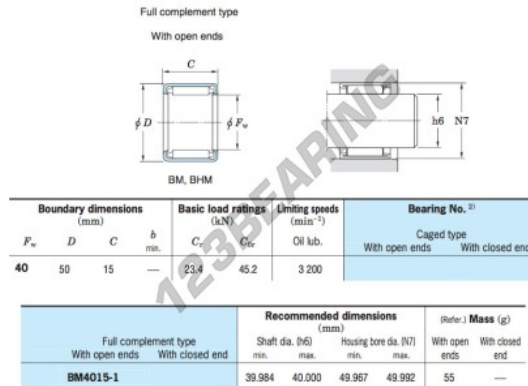

### PRODUCT FEATURES

Brand	JTEKT
N° Ean13	3663952472584
Inside diameter	40 mm
Outside diameter	50 mm
Thickness	15 mm
Weight	55 g
Packaging	1

[contact@123bearing.co.uk](mailto:contact@123bearing.co.uk)

02038 087 274